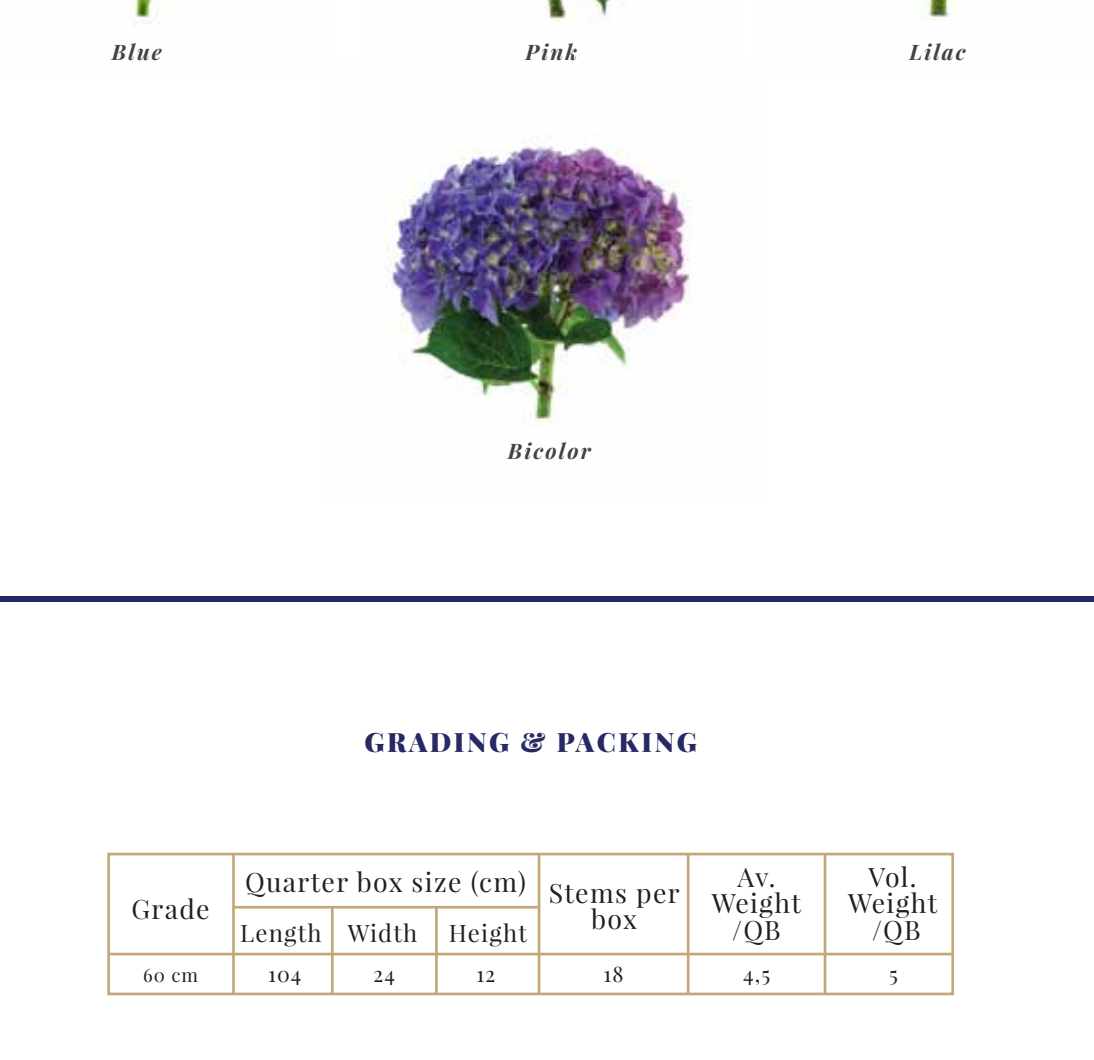

CARNATIONS

NEW PRODUCT

GRADING & PACKING

Grade	Length	Half box size (cm)			Stems per box	Av. Weight /HB	Vol. Weight /HB	Quarter box size (cm)			Stems per box	Av. Weight /QB	Vol. Weight /QB
		Length	Width	Height				Length	Width	Height			
Select	75cm	104	24	24,5	400	17	10	104	24	12	200	7	5
Fancy	65cm	104	24	24,5	400	16	10	104	24	12	200	7	5
Standard	55cm	104	24	24,5	500	13	10	104	24	12	200	7	5

CALLA LILLY

GRADING & PACKING

RANUNCULUS

GRADING & PACKING

Grade	Quarter box size (cm)			Stems per box	Av. Weight /QB	Vol. Weight /QB
	Length	Width	Height			
40 - 50 cm	104	24	12	120	3,5	5

HYDRANGEAS

GRADING & PACKING

Grade	Quarter box size (cm)			Stems per box	Av. Weight /QB	Vol. Weight /QB
	Length	Width	Height			
60 cm	104	24	12	18	4,5	5

Our goal goes beyond producing beautiful flowers, to helping your clients express their emotions through our flowers.