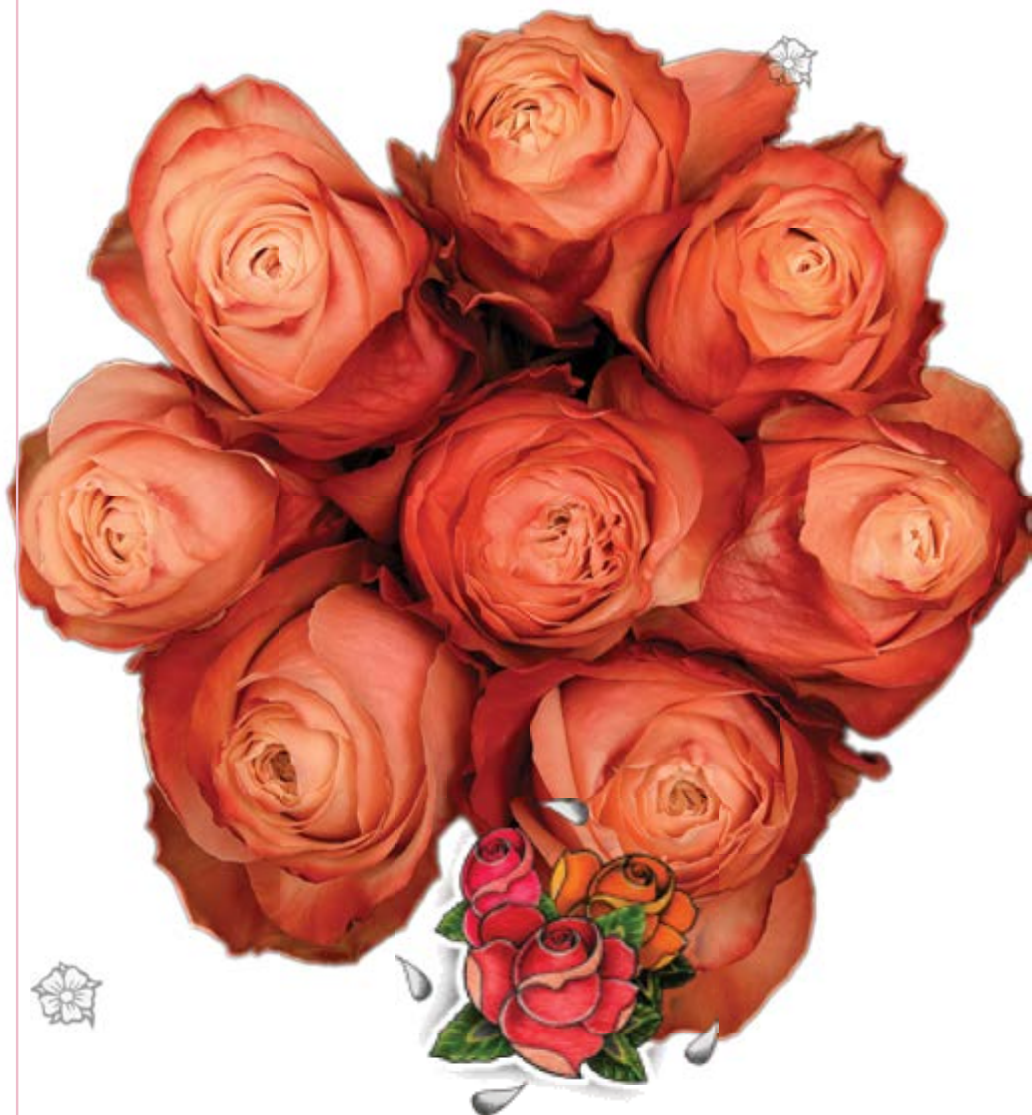

Kahala

A rose with an autumn feeling! It reminds you of the beautiful colors in October.

Flower Color	Bicolor Peach With Orange edges and yellow center
Length	50-80
Button Size	6.2
Petals	62