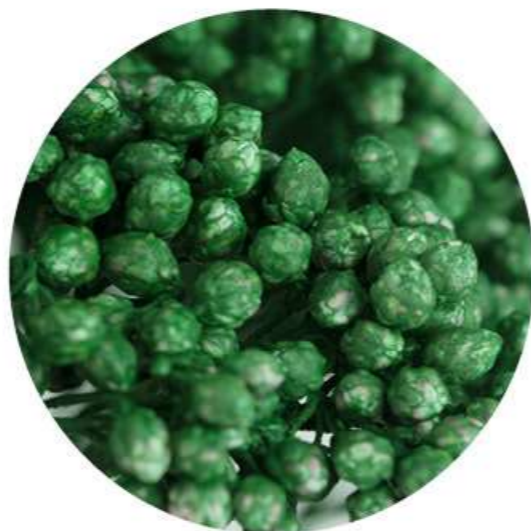

RICE FLOWER VICTORIA® PAINTED SELECTION

GREEN