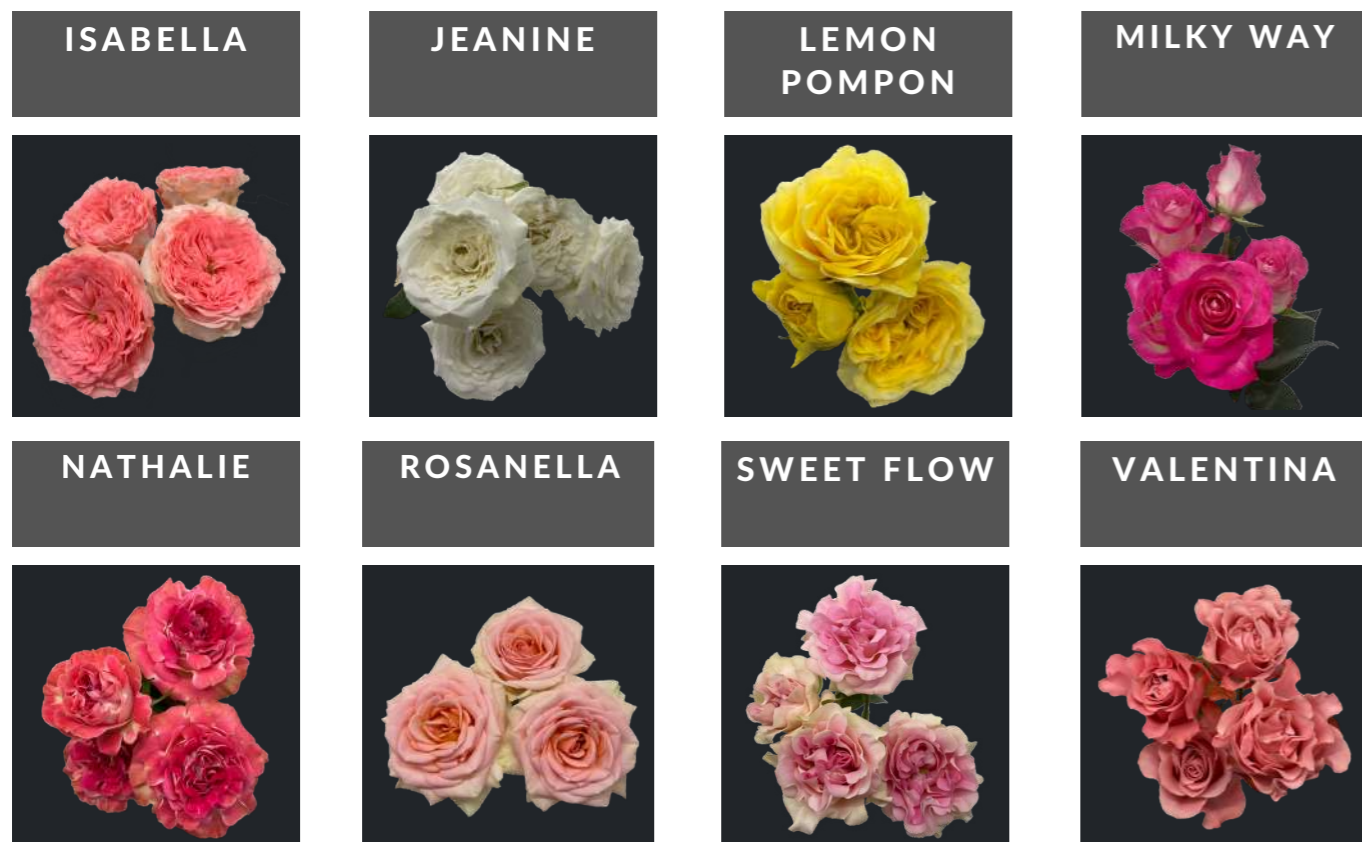

GARDEN SPRAY ROSES

By Florecal®